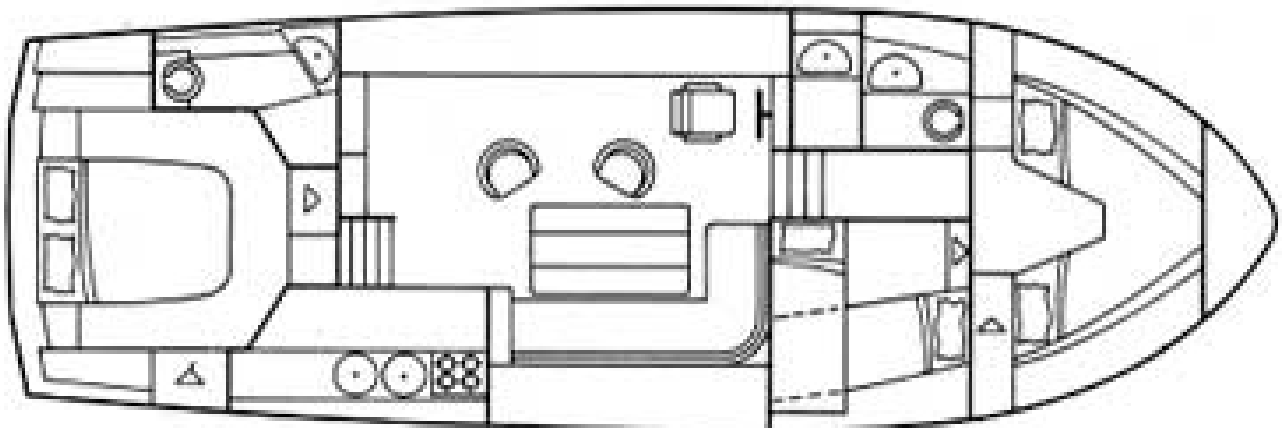

VIKING MARINE (GOOLE) Ltd.

Moorings & yacht services.

Registered office and repair yard,
ALBERT STREET, GOOLE.
DN14 5SY

DATE : Sept. 2008

Tel : 01405 - 765737

REF. No:

USED BOAT SPECIFICATION SHEET

Name of vessel : **FIFTY - FIFTY**

Lying : Goole

Type of vessel : Ocean 42 Builder : Broom

Built : 1981

Dimensions LOA : 42' Beam : 14'

Draft : 3' 6"

Construction Hull : GRP

Superstructure : GRP

Registered number :

Port of registry :

B.W. Safety certificate : Yes

Expiry date : Feb 2011

Accommodation : No. of berths : 6

No. of cabins : 4

Galley : Cooker type : 4 Burner/oven/grill

Fuel : LPG

Refrigerator : Full size

Type : 240V AC

Water system : Pressurised

Sink unit : Double S/S

Heads : No. of toilets : 2

Type : Techma

Shower/bath : Shower x2

Type :

Engine : Manufacturer : Volvo No : 2

Type : TAMD60B

Inboard/outboard : Inboard

H.P. each : 235hp

Maximum speed : 16kts

Cruising speed : 14kts

Fuel : Diesel

Engine hours :

Capacities : Fuel : 150 gal. x2

Water : 120 gal.

Accommodation Plan